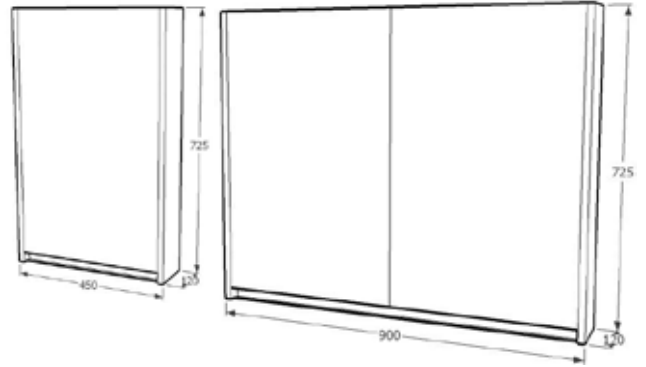

### Ivy Vanity

**Sizes:** Width 600, 750, 900, 1200  
Height 520  
Depth 460

**Finish:** Full White Gloss or Polytec colours

**Style:** Double Door (1200 is a Three Door), Wall Hung

**Top:** Acrylic 'Icon' Top (left or right hand basin)  
Tapholes 0, 1 or 3