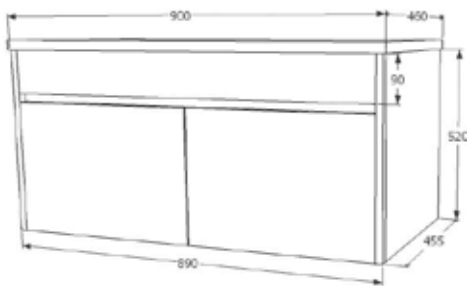

900 Ivy

1200 Ivy