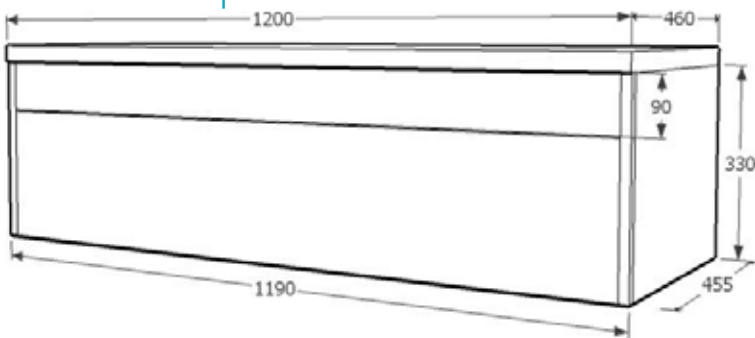

1200 Acqua

Acqua Vanity

Sizes: Width 600, 750, 900, 1200
Height 360
Depth 460

Finish: Full White Gloss or Polytec colours

Style: Single Drawer, Wall Hung

Top: 30mm Laminex® Freestyle® or 20mm SmartStone

Features: Handleless push-to-open full extension drawer

Extras: Optional drawer organiser

smartstone
THE BENCHMARK IN STONE

Stone Top Options for Acqua Vanities.

Laminex®
Inspire your space™

Solid Surface Top Options for Acqua Vanities.