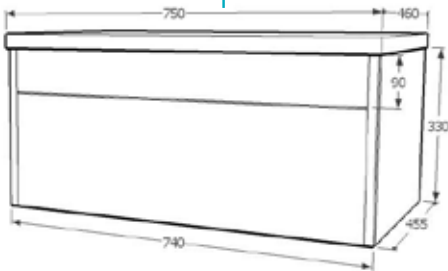

600 Acqua

Porcher Quatre 450

Above Counter Basin

Finish: White

Features: Modern square lines, Exceptional bowl size, Glazed at back, Overflow.

Width: 450mm

Depth: 450mm

Height above bench top: 135mm

Available in 1, 3 and No Taphole.

750 Acqua

White Stone XS Sheer

Above Counter Basin

Finish: Fine Fire Clay, White

Features: Thin fine lines, Italian designed and manufactured.

Width: 350mm

Depth: 350mm

Height above bench top: 130mm

No Taphole.

900 Acqua

Kado Lux

Above Counter Basin

Finish: White

Features: Vitreous china, Low profile basin.

Width: 490mm

Depth: 445mm

Height above bench top: 85mm

Available in 1 or 3 Taphole.

1200 Acqua

Acqua Vanity

Sizes: Width 600, 750, 900, 1200
Height 360
Depth 460

Finish: Full White Gloss or Polytec colours

Style: Single Drawer, Wall Hung

Top: 30mm Laminex® Freestyle® or 20mm SmartStone

Features: Handleless push-to-open full extension drawer

Extras: Optional drawer organiser

smartstone
THE BENCHMARK IN STONE

Stone Top Options for Acqua Vanities.

Laminex®
Inspire your space™

Solid Surface Top Options for Acqua Vanities.