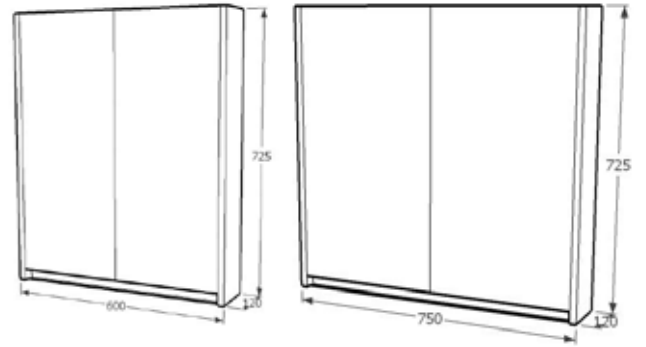

### Ivy Vanity

**Sizes:** Width 600, 750, 900, 1200  
Height 520  
Depth 460

**Finish:** Full White Gloss or Polytec colours

**Style:** Double Door (1200 is a Three Door), Wall Hung

**Top:** Acrylic 'Icon' Top (left or right hand basin)  
Tapholes 0, 1 or 3

### Ivy Mirror Cabinet

**Sizes:** Single Door Width 450  
Double Door Width 600, 750, 900  
Triple Door Width 1200  
Height 725  
Depth 120

**Finish:** Full White Gloss Sides or Polytec colours

**Features:** Finger Pull Recess to Open  
Soft Close Doors  
Fully Recessable  
Three Adjustable Toughened Glass Shelves