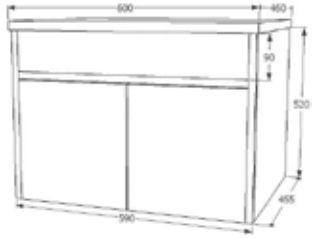

600 Ivy

750 Ivy

900 Ivy

1200 Ivy

Ivy Vanity

Sizes: Width 600, 750, 900, 1200
Height 520
Depth 460

Finish: Full White Gloss or Polytec colours

Style: Double Door (1200 is a Three Door), Wall Hung

Top: Acrylic 'Icon' Top (left or right hand basin)
Tapholes 0, 1 or 3

Features: Finger Pull Recess to Open
Soft Close Doors
One Adjustable Melamine Shelf

Extras: Optional Full Extension Soft Close Internal Drawer

Ivy Mirror Cabinet

Sizes: Single Door Width 450
Double Door Width 600, 750, 900
Triple Door Width 1200
Height 725
Depth 120

Finish: Full White Gloss Sides or Polytec colours

Features: Finger Pull Recess to Open
Soft Close Doors
Fully Recessable
Three Adjustable Toughened Glass Shelves

polytec

Panel Finishing Options for Ivy Vanities & Mirror Cabinets, and Acqua Vanities.