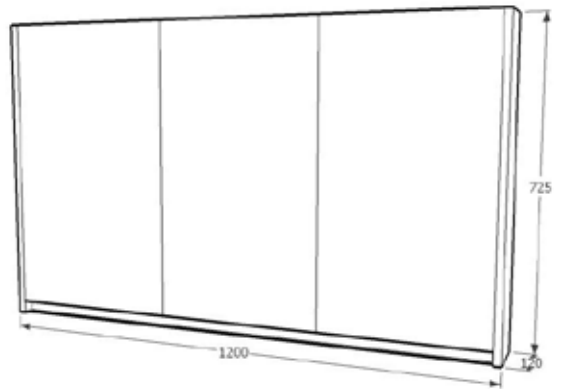

### Ivy Vanity

**Sizes:** Width 600, 750, 900, 1200  
Height 520  
Depth 460

**Finish:** Full White Gloss or Polytec colours

**Style:** Double Door (1200 is a Three Door), Wall Hung

**Top:** Acrylic 'Icon' Top (left or right hand basin)  
Tapholes 0, 1 or 3

### Ivy Mirror Cabinet

**Sizes:** Single Door Width 450  
Double Door Width 600, 750, 900  
Triple Door Width 1200  
Height 725  
Depth 120

**Finish:** Full White Gloss Sides or Polytec colours

**Features:** Finger Pull Recess to Open  
Soft Close Doors  
Fully Recessable  
Three Adjustable Toughened Glass Shelves