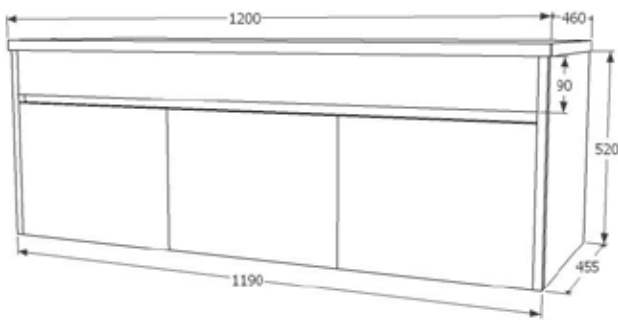

### Ivy Vanity

**Sizes:** Width 600, 750, 900, 1200  
Height 520  
Depth 460

**Finish:** Full White Gloss or Polytec colours

**Style:** Double Door (1200 is a Three Door), Wall Hung

**Top:** Acrylic 'Icon' Top (left or right hand basin)  
Tapholes 0, 1 or 3