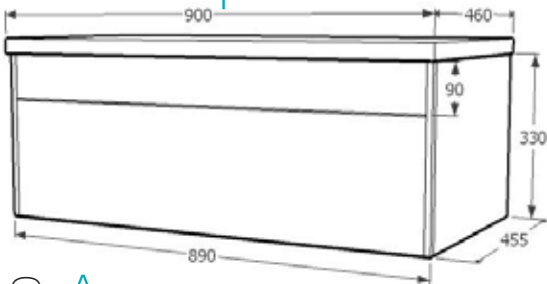

600 Acqua

Porcher Quatre 450

Above Counter Basin

Finish: White

Features: Modern square lines, Exceptional bowl size, Glazed at back, Overflow.

Width: 450mm

Depth: 450mm

Height above bench top: 135mm

Available in 1, 3 and No Taphole.

750 Acqua

White Stone XS Sheer

Above Counter Basin

Finish: Fine Fire Clay, White

Features: Thin fine lines, Italian designed and manufactured.

Width: 350mm

Depth: 350mm

Height above bench top: 130mm

No Taphole.

900 Acqua

Kado Lux

Above Counter Basin

Finish: White

Features: Vitreous china, Low profile basin.

Width: 490mm

Depth: 445mm

Height above bench top: 85mm

Available in 1 or 3 Taphole.

1200 Acqua

Acqua Vanity

Sizes: Width 600, 750, 900, 1200
Height 360
Depth 460

Finish: Full White Gloss or Polytec colours

Style: Single Drawer, Wall Hung

Top: 30mm Laminex® Freestyle® or 20mm SmartStone

Features: Handleless push-to-open full extension drawer

Extras: Optional drawer organiser

smartstone
THE BENCHMARK IN STONE

Stone Top Options for Acqua Vanities.

Laminex®
Inspire your space™

Solid Surface Top Options for Acqua Vanities.