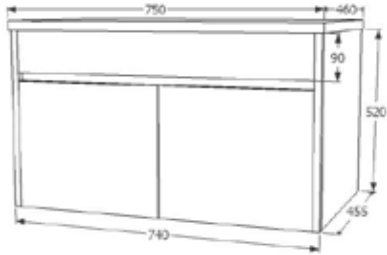

600 Ivy

750 Ivy

900 Ivy

1200 Ivy

Ivy Vanity

Sizes: Width 600, 750, 900, 1200
Height 520
Depth 460

Finish: Full White Gloss or Polytec colours

Style: Double Door (1200 is a Three Door), Wall Hung

Top: Acrylic 'Icon' Top (left or right hand basin)
Tapholes 0, 1 or 3

Features: Finger Pull Recess to Open
Soft Close Doors
One Adjustable Melamine Shelf

Extras: Optional Full Extension Soft Close Internal Drawer

Ivy Mirror Cabinet

Sizes: Single Door Width 450
Double Door Width 600, 750, 900
Triple Door Width 1200
Height 725
Depth 120

Finish: Full White Gloss Sides or Polytec colours

Features: Finger Pull Recess to Open
Soft Close Doors
Fully Recessable
Three Adjustable Toughened Glass Shelves

polytec

Panel Finishing Options for Ivy Vanities & Mirror Cabinets, and Acqua Vanities.