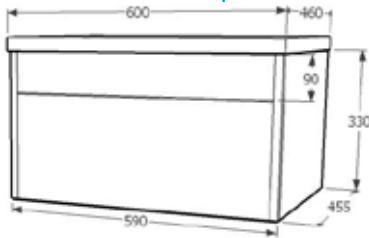

600 Acqua

Porcher Quatre 450

Above Counter Basin

Finish: White

Features: Modern square lines, Exceptional bowl size, Glazed at back, Overflow.

Width: 450mm

Depth: 450mm

Height above bench top: 135mm

Available in 1, 3 and No Taphole.

750 Acqua

White Stone XS Sheer

Above Counter Basin

Finish: Fine Fire Clay, White

Features: Thin fine lines, Italian designed and manufactured.

Width: 350mm

Depth: 350mm

Height above bench top: 130mm

No Taphole.

900 Acqua

Kado Lux

Above Counter Basin

Finish: White

Features: Vitreous china, Low profile basin.

Width: 490mm

Depth: 445mm

Height above bench top: 85mm

Available in 1 or 3 Taphole.

1200 Acqua

Acqua Vanity

Sizes: Width 600, 750, 900, 1200
Height 360
Depth 460

Finish: Full White Gloss or Polytec colours

Style: Single Drawer, Wall Hung

Top: 30mm Laminex® Freestyle® or 20mm SmartStone

Features: Handleless push-to-open full extension drawer

Extras: Optional drawer organiser

smartstone
THE BENCHMARK IN STONE

Stone Top Options for Acqua Vanities.

Laminex®
Inspire your space™

Solid Surface Top Options for Acqua Vanities.