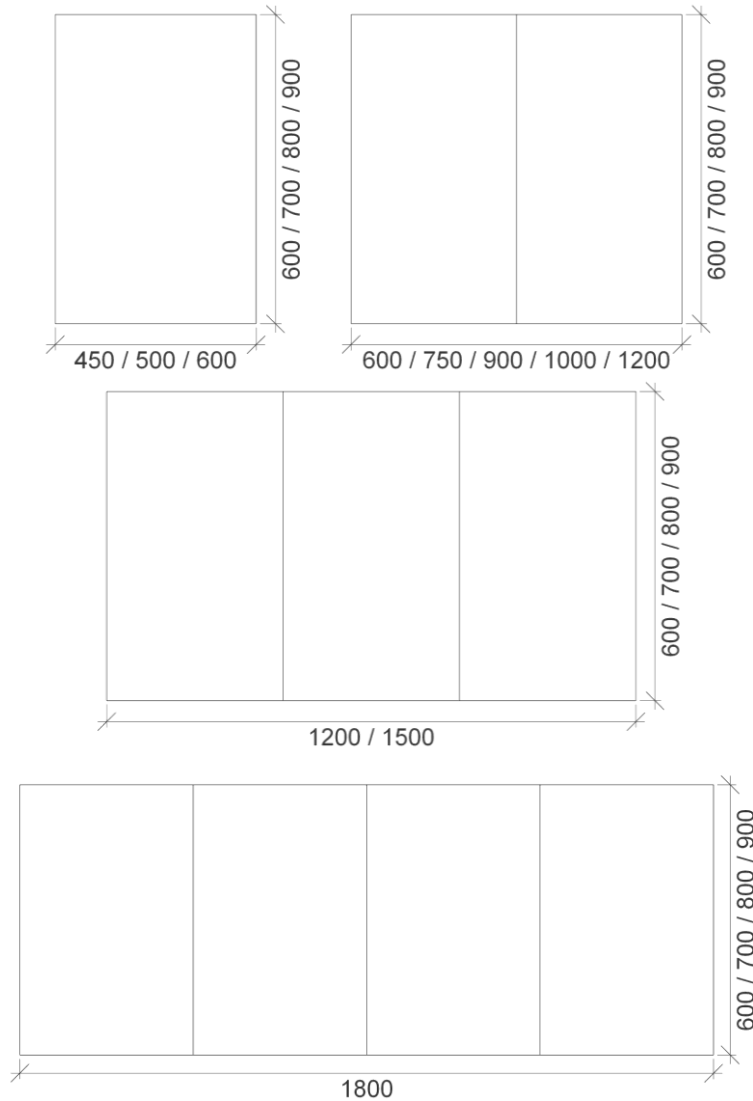

HARPER CABINET SPECS

RIFCO

EST. 1975

SIDE VIEW

FRONT VIEW

ALL SIZES SHOWN ARE NOMINAL & SHOULD BE CHECKED PRIOR TO INSTALLATION