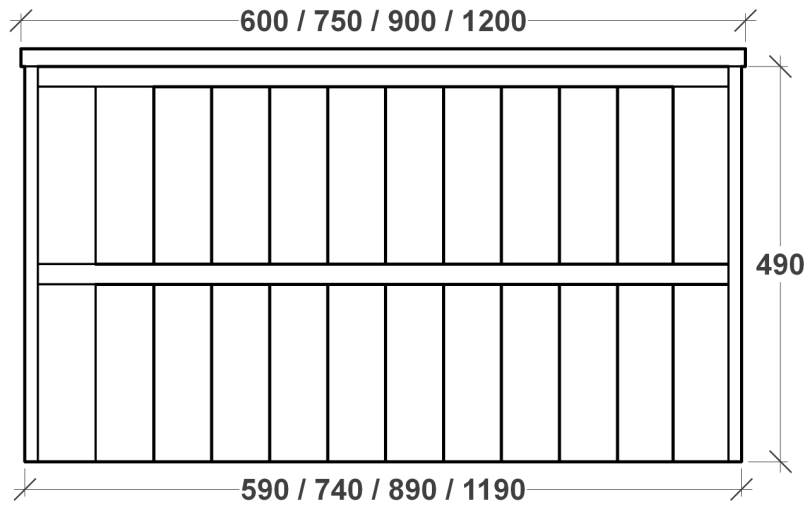

SAGE VANITY SPECIFICATIONS

RIFCO

EST. 1975

SIDE VIEW

FRONT VIEW

ALL SIZES SHOWN ARE NOMINAL & SHOULD BE CHECKED PRIOR TO INSTALLATION