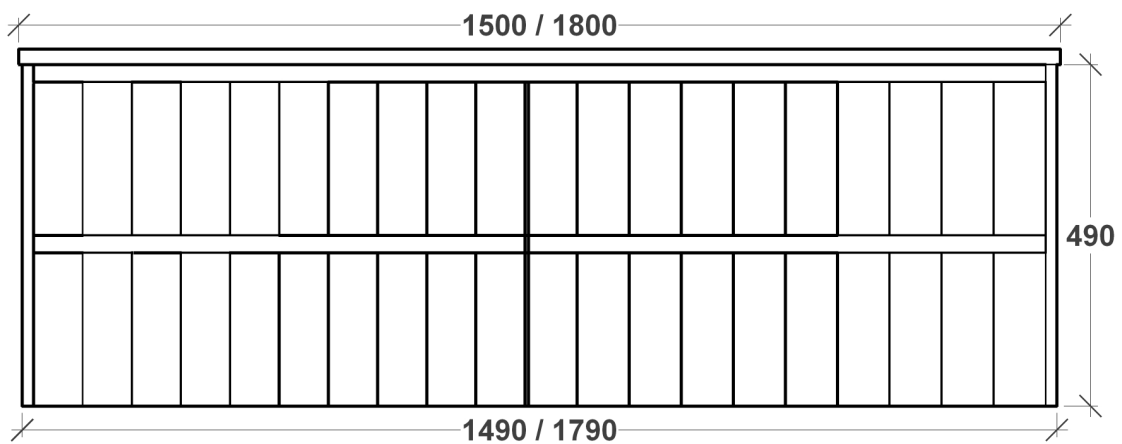

SAGE VANITY SPECIFICATIONS

RIFCO

EST. 1975

SIDE VIEW

FRONT VIEW

ALL SIZES SHOWN ARE NOMINAL & SHOULD BE CHECKED PRIOR TO INSTALLATION