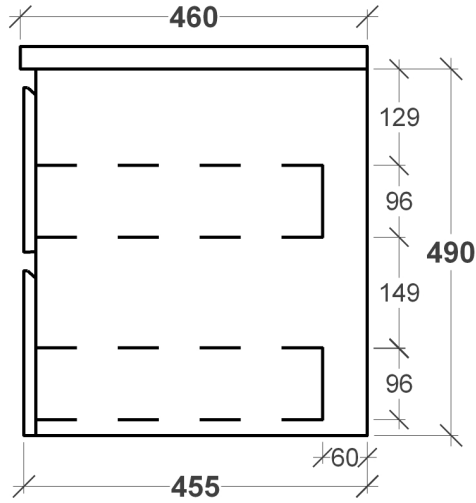

SAGE VANITY SPECIFICATIONS

RIFCO

EST. 1975

SIDE VIEW

FRONT VIEW

ALL SIZES SHOWN ARE NOMINAL & SHOULD BE CHECKED PRIOR TO INSTALLATION