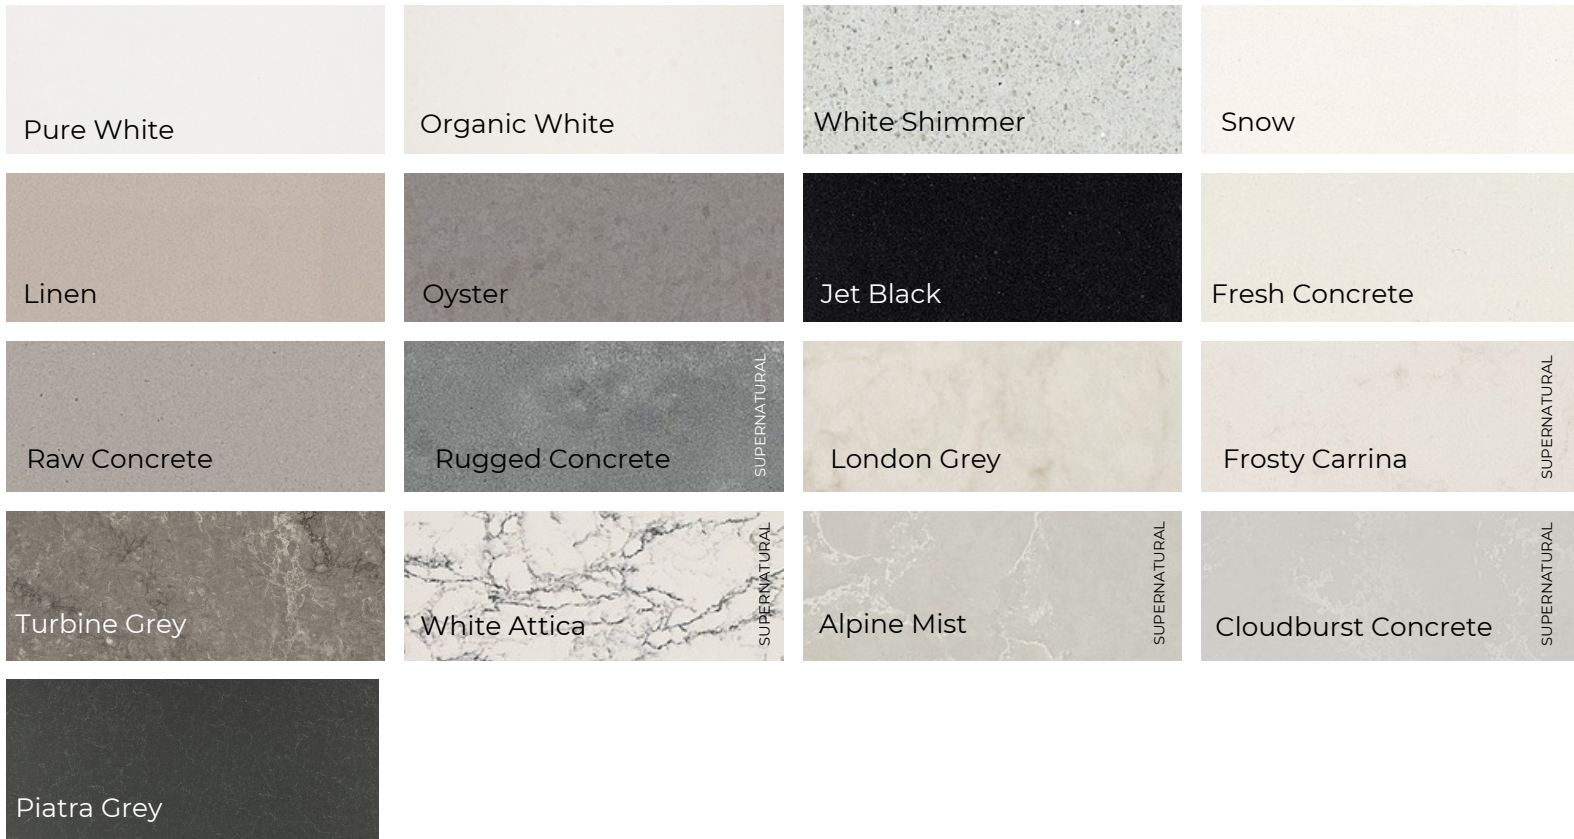

VANITY TOP OPTIONS

 surfaces by
caesarstone[®] 20mm stone top

CORIAN[®]
 SOLID SURFACE 12mm or 30mm solid surface top

Solid Timber

RIFCO

EST. 1975

Please note colours may vary from what actual colour sample is like.
 Other colours available at an additional cost.