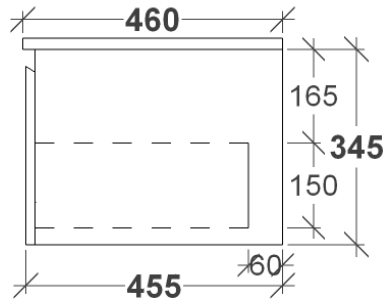

HAMILTON VANITY SPECIFICATIONS

RIFCO

EST. 1975

SIDE VIEW

FRONT VIEW

ALL SIZES SHOWN ARE NOMINAL & SHOULD BE CHECKED PRIOR TO INSTALLATION