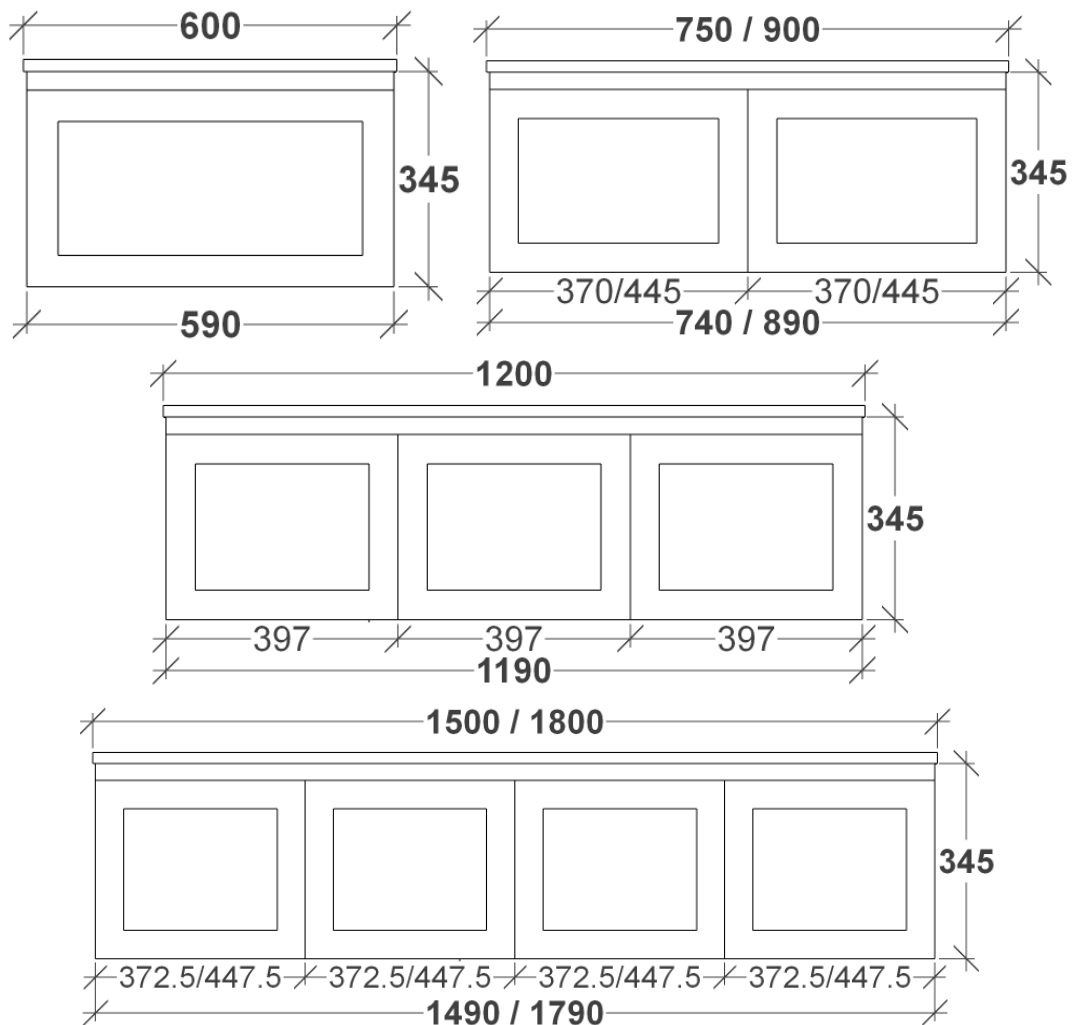

HAMILTON VANITY SPECIFICATIONS

RIFCO

EST. 1975

SIDE VIEW

FRONT VIEW

ALL SIZES SHOWN ARE NOMINAL & SHOULD BE CHECKED PRIOR TO INSTALLATION