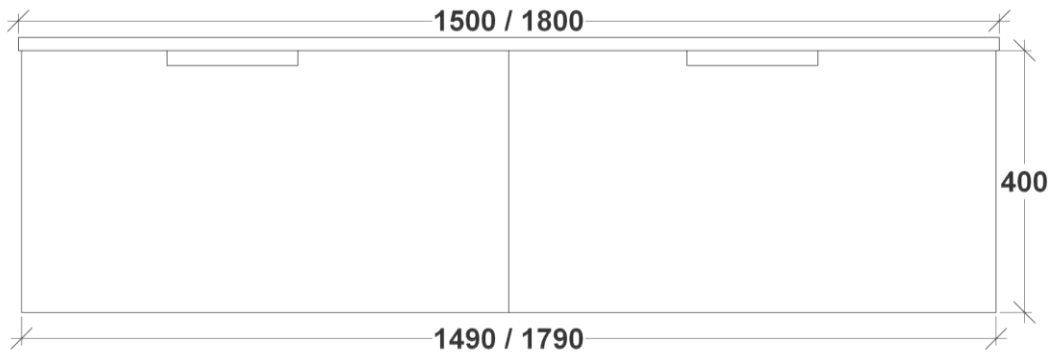

HARPER VANITY SPECS

RIFCO

EST. 1975

SIDE VIEW

FRONT VIEW

ALL SIZES SHOWN ARE NOMINAL & SHOULD BE CHECKED PRIOR TO INSTALLATION