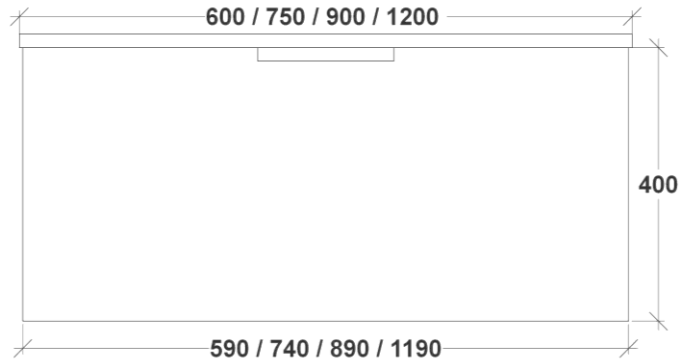

HARPER VANITY SPECS

RIFCO

EST. 1975

SIDE VIEW

FRONT VIEW

ALL SIZES SHOWN ARE NOMINAL & SHOULD BE CHECKED PRIOR TO INSTALLATION