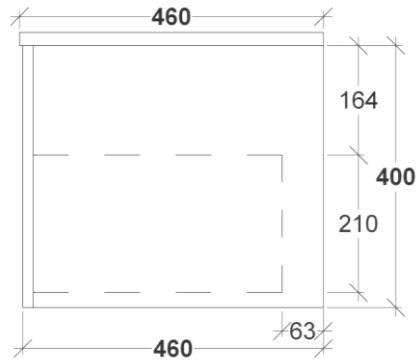

HARPER VANITY SPECS

RIFCO

EST. 1975

SIDE VIEW

FRONT VIEW

ALL SIZES SHOWN ARE NOMINAL & SHOULD BE CHECKED PRIOR TO INSTALLATION