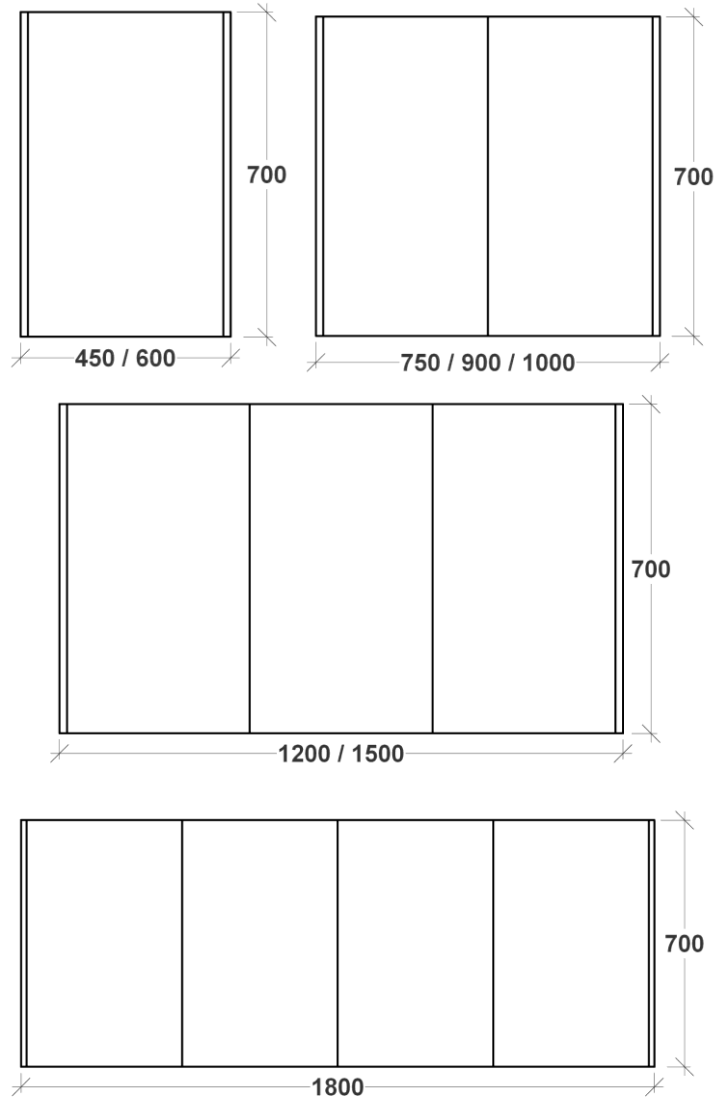

HERITAGE CABINET SPECIFICATIONS

RIFCO

EST. 1975

SIDE VIEW

FRONT VIEW

ALL SIZES SHOWN ARE NOMINAL & SHOULD BE CHECKED PRIOR TO
INSTALLATION