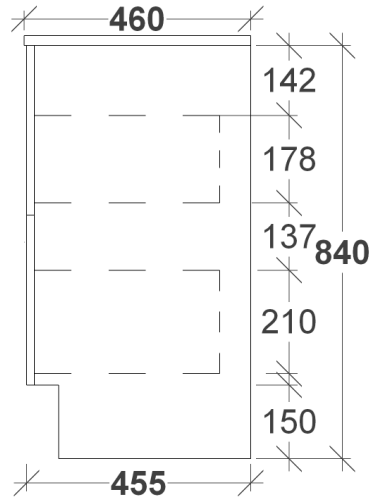

LENNOX **Tradelink**® VANITY SPECS

RIFCO

EST. 1975

WALL HUNG SIDE VIEW

WALL HUNG FRONT VIEW

ALL SIZES SHOWN ARE NOMINAL & SHOULD BE CHECKED PRIOR TO
INSTALLATION

LENNOX

Tradelink®

RIFCO

EST. 1975

VANITY SPECS

KICK SIDE VIEW

KICK FRONT VIEW

ALL SIZES SHOWN ARE NOMINAL & SHOULD BE CHECKED PRIOR TO INSTALLATION