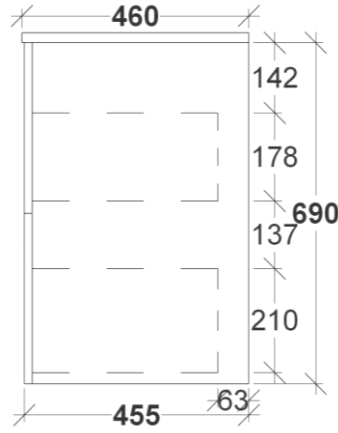

LENNOX **Tradelink**® VANITY SPECS

RIFCO

EST. 1975

WALL HUNG SIDE VIEW

WALL HUNG FRONT VIEW

ALL SIZES SHOWN ARE NOMINAL & SHOULD BE CHECKED PRIOR TO
INSTALLATION

LENNOX

Tradelink®

RIFCO

EST. 1975

VANITY SPECS

KICK SIDE VIEW

KICK FRONT VIEW

ALL SIZES SHOWN ARE NOMINAL & SHOULD BE CHECKED PRIOR TO INSTALLATION