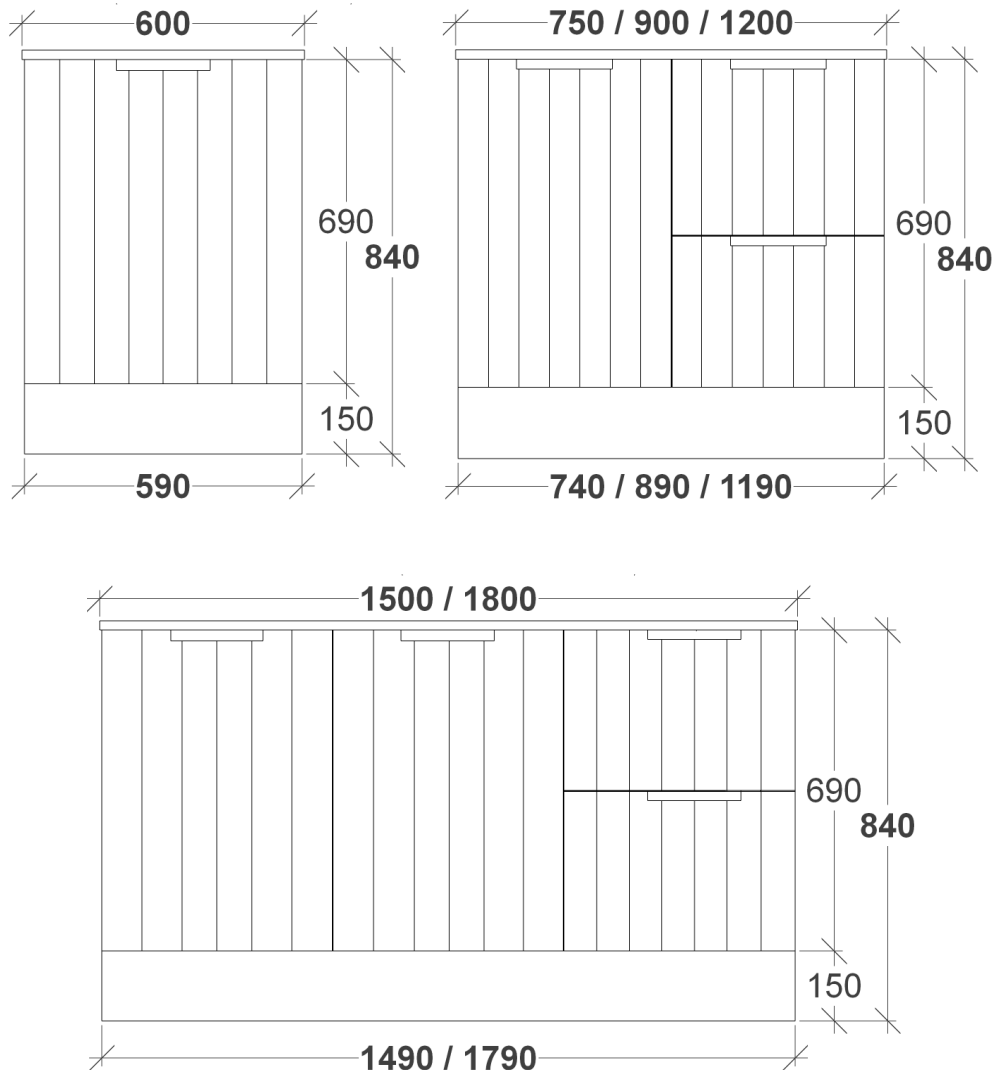

LENNOX **Tradelink**® VANITY SPECS

RIFCO

EST. 1975

WALL HUNG SIDE VIEW

WALL HUNG FRONT VIEW

ALL SIZES SHOWN ARE NOMINAL & SHOULD BE CHECKED PRIOR TO
INSTALLATION

LENNOX

Tradelink®

RIFCO

EST. 1975

VANITY SPECS

KICK SIDE VIEW

KICK FRONT VIEW

ALL SIZES SHOWN ARE NOMINAL & SHOULD BE CHECKED PRIOR TO INSTALLATION