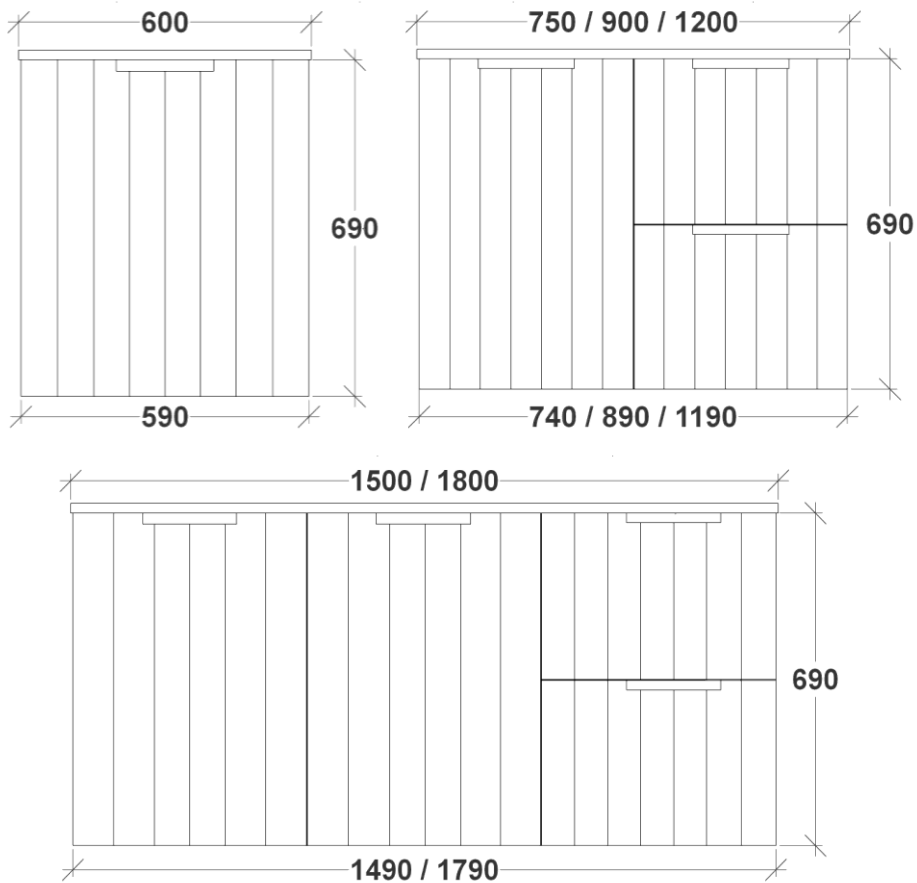

LENNOX **Tradelink**® VANITY SPECS

RIFCO

EST. 1975

WALL HUNG SIDE VIEW

WALL HUNG FRONT VIEW

ALL SIZES SHOWN ARE NOMINAL & SHOULD BE CHECKED PRIOR TO
INSTALLATION

LENNOX

Tradelink®

RIFCO

EST. 1975

VANITY SPECS

KICK SIDE VIEW

KICK FRONT VIEW

ALL SIZES SHOWN ARE NOMINAL & SHOULD BE CHECKED PRIOR TO INSTALLATION