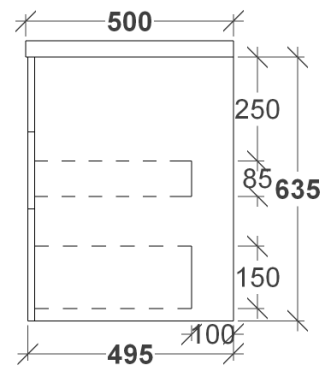

WALL HUNG SIDE VIEW

WALL HUNG FRONT VIEW

ALL SIZES SHOWN ARE NOMINAL & SHOULD BE CHECKED PRIOR TO
INSTALLATION

NEWPORT VANITY SPECIFICATIONS

RIFCO

EST. 1975

KICK SIDE VIEW

KICK FRONT VIEW

ALL SIZES SHOWN ARE NOMINAL & SHOULD BE CHECKED PRIOR TO INSTALLATION