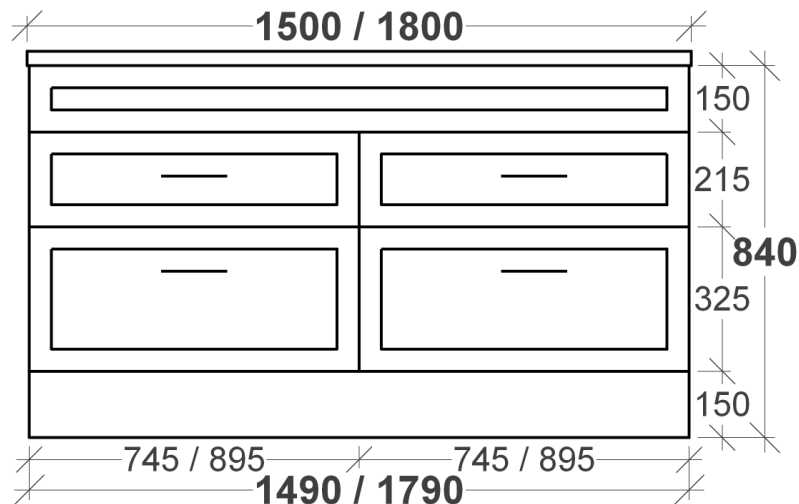

WALL HUNG SIDE VIEW

WALL HUNG FRONT VIEW

ALL SIZES SHOWN ARE NOMINAL & SHOULD BE CHECKED PRIOR TO
INSTALLATION

NEWPORT VANITY SPECIFICATIONS

RIFCO

EST. 1975

KICK SIDE VIEW

KICK FRONT VIEW

ALL SIZES SHOWN ARE NOMINAL & SHOULD BE CHECKED PRIOR TO INSTALLATION