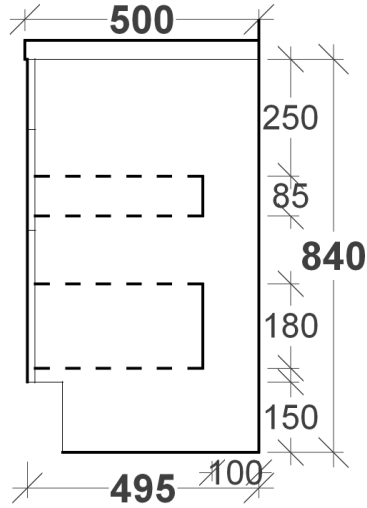

WALL HUNG SIDE VIEW

WALL HUNG FRONT VIEW

ALL SIZES SHOWN ARE NOMINAL & SHOULD BE CHECKED PRIOR TO
INSTALLATION

NEWPORT VANITY SPECIFICATIONS

RIFCO

EST. 1975

KICK SIDE VIEW

KICK FRONT VIEW

ALL SIZES SHOWN ARE NOMINAL & SHOULD BE CHECKED PRIOR TO INSTALLATION