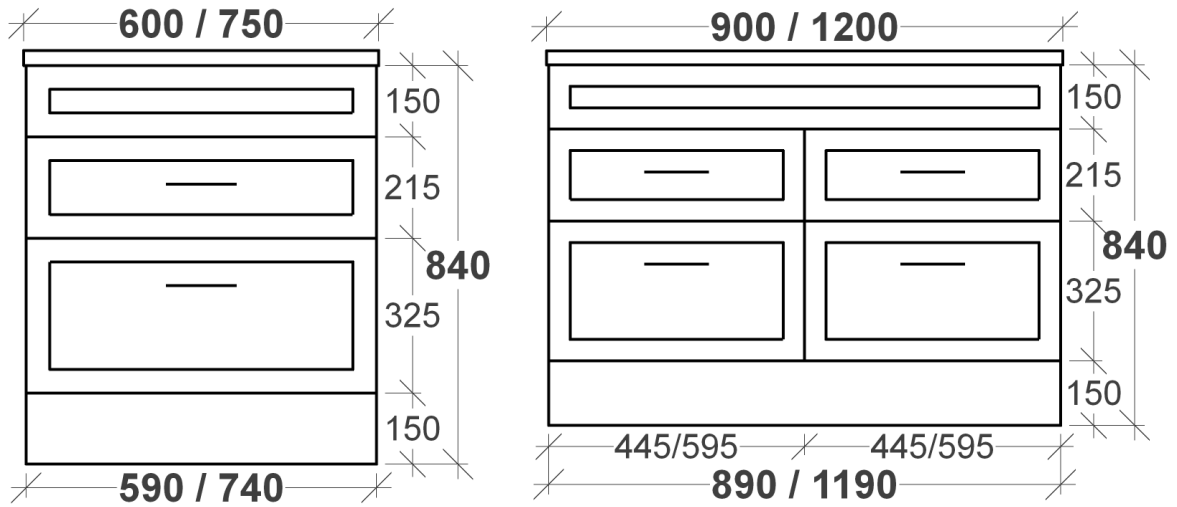

WALL HUNG SIDE VIEW

WALL HUNG FRONT VIEW

ALL SIZES SHOWN ARE NOMINAL & SHOULD BE CHECKED PRIOR TO
INSTALLATION

NEWPORT VANITY SPECIFICATIONS

RIFCO

EST. 1975

KICK SIDE VIEW

KICK FRONT VIEW

ALL SIZES SHOWN ARE NOMINAL & SHOULD BE CHECKED PRIOR TO INSTALLATION