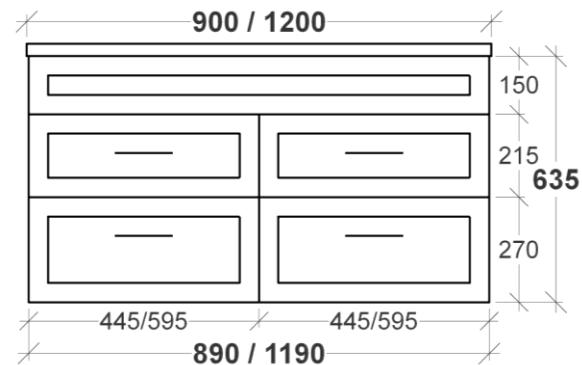

WALL HUNG SIDE VIEW

WALL HUNG FRONT VIEW

ALL SIZES SHOWN ARE NOMINAL & SHOULD BE CHECKED PRIOR TO
INSTALLATION

NEWPORT VANITY SPECIFICATIONS

RIFCO

EST. 1975

KICK SIDE VIEW

KICK FRONT VIEW

ALL SIZES SHOWN ARE NOMINAL & SHOULD BE CHECKED PRIOR TO INSTALLATION