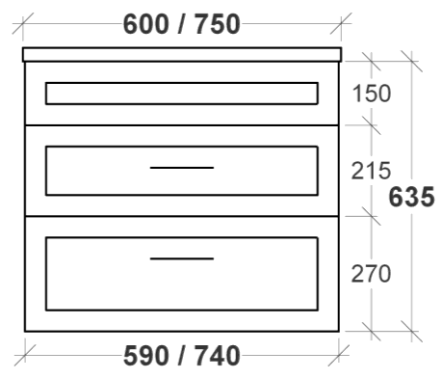

WALL HUNG SIDE VIEW

WALL HUNG FRONT VIEW

ALL SIZES SHOWN ARE NOMINAL & SHOULD BE CHECKED PRIOR TO
INSTALLATION

NEWPORT VANITY SPECIFICATIONS

RIFCO

EST. 1975

KICK SIDE VIEW

KICK FRONT VIEW

ALL SIZES SHOWN ARE NOMINAL & SHOULD BE CHECKED PRIOR TO INSTALLATION