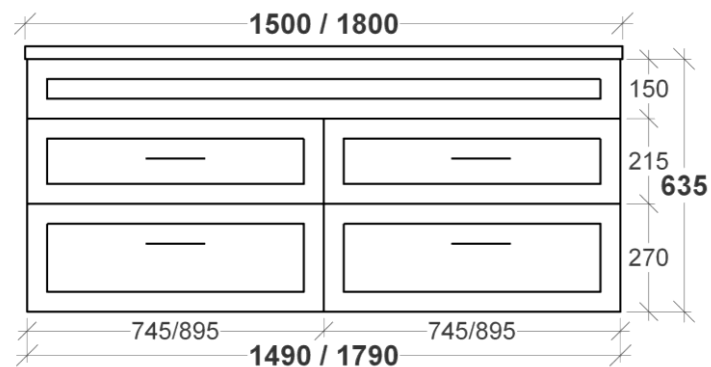

WALL HUNG SIDE VIEW

WALL HUNG FRONT VIEW

ALL SIZES SHOWN ARE NOMINAL & SHOULD BE CHECKED PRIOR TO
INSTALLATION

NEWPORT VANITY SPECIFICATIONS

RIFCO

EST. 1975

KICK SIDE VIEW

KICK FRONT VIEW

ALL SIZES SHOWN ARE NOMINAL & SHOULD BE CHECKED PRIOR TO INSTALLATION