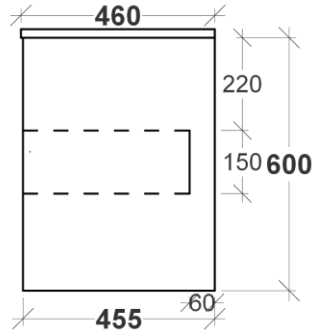

NOUVEAU ONE VANITY SPECIFICATIONS

RIFCO

EST. 1975

SIDE VIEW

FRONT VIEW

ALL SIZES SHOWN ARE NOMINAL & SHOULD BE CHECKED PRIOR TO
INSTALLATION