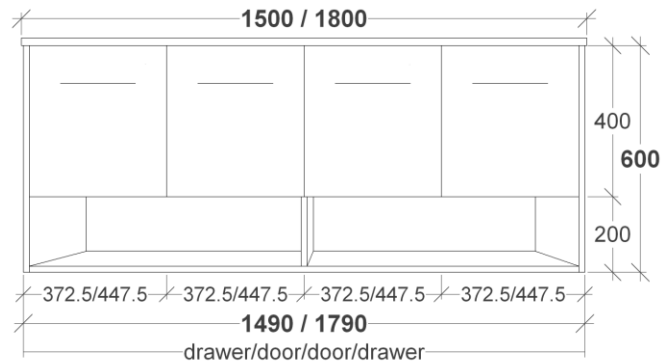

NOUVEAU ONE VANITY SPECIFICATIONS

RIFCO

EST. 1975

SIDE VIEW

FRONT VIEW

ALL SIZES SHOWN ARE NOMINAL & SHOULD BE CHECKED PRIOR TO
INSTALLATION