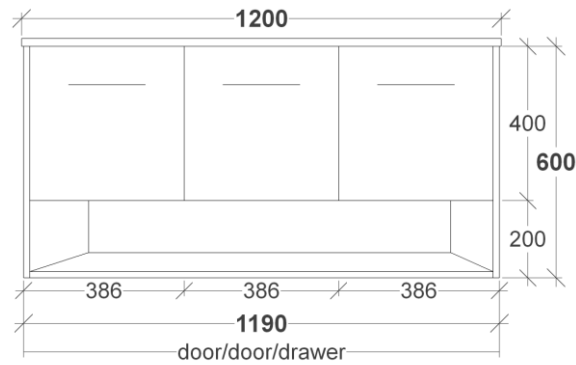

NOUVEAU ONE VANITY SPECIFICATIONS

RIFCO

EST. 1975

SIDE VIEW

FRONT VIEW

ALL SIZES SHOWN ARE NOMINAL & SHOULD BE CHECKED PRIOR TO
INSTALLATION