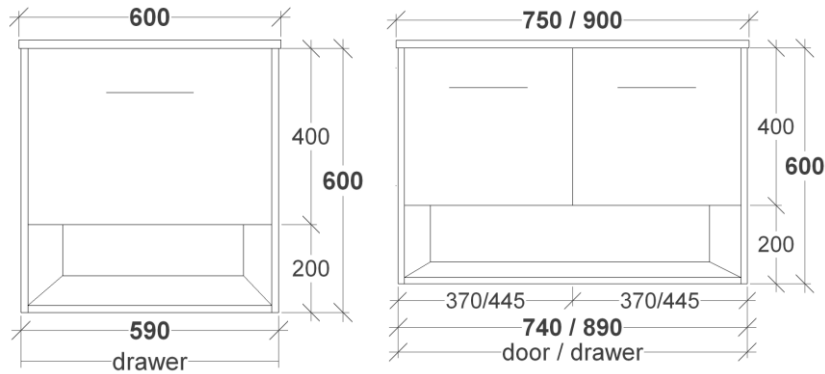

NOUVEAU ONE VANITY SPECIFICATIONS

RIFCO

EST. 1975

SIDE VIEW

FRONT VIEW

ALL SIZES SHOWN ARE NOMINAL & SHOULD BE CHECKED PRIOR TO
INSTALLATION