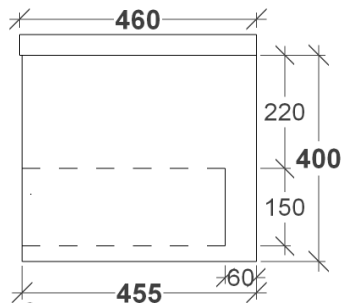

# OPERA VANITY SPECIFICATIONS

RIFCO

EST. 1975

SIDE VIEW

FRONT VIEW

ALL SIZES SHOWN ARE NOMINAL & SHOULD BE CHECKED PRIOR TO INSTALLATION