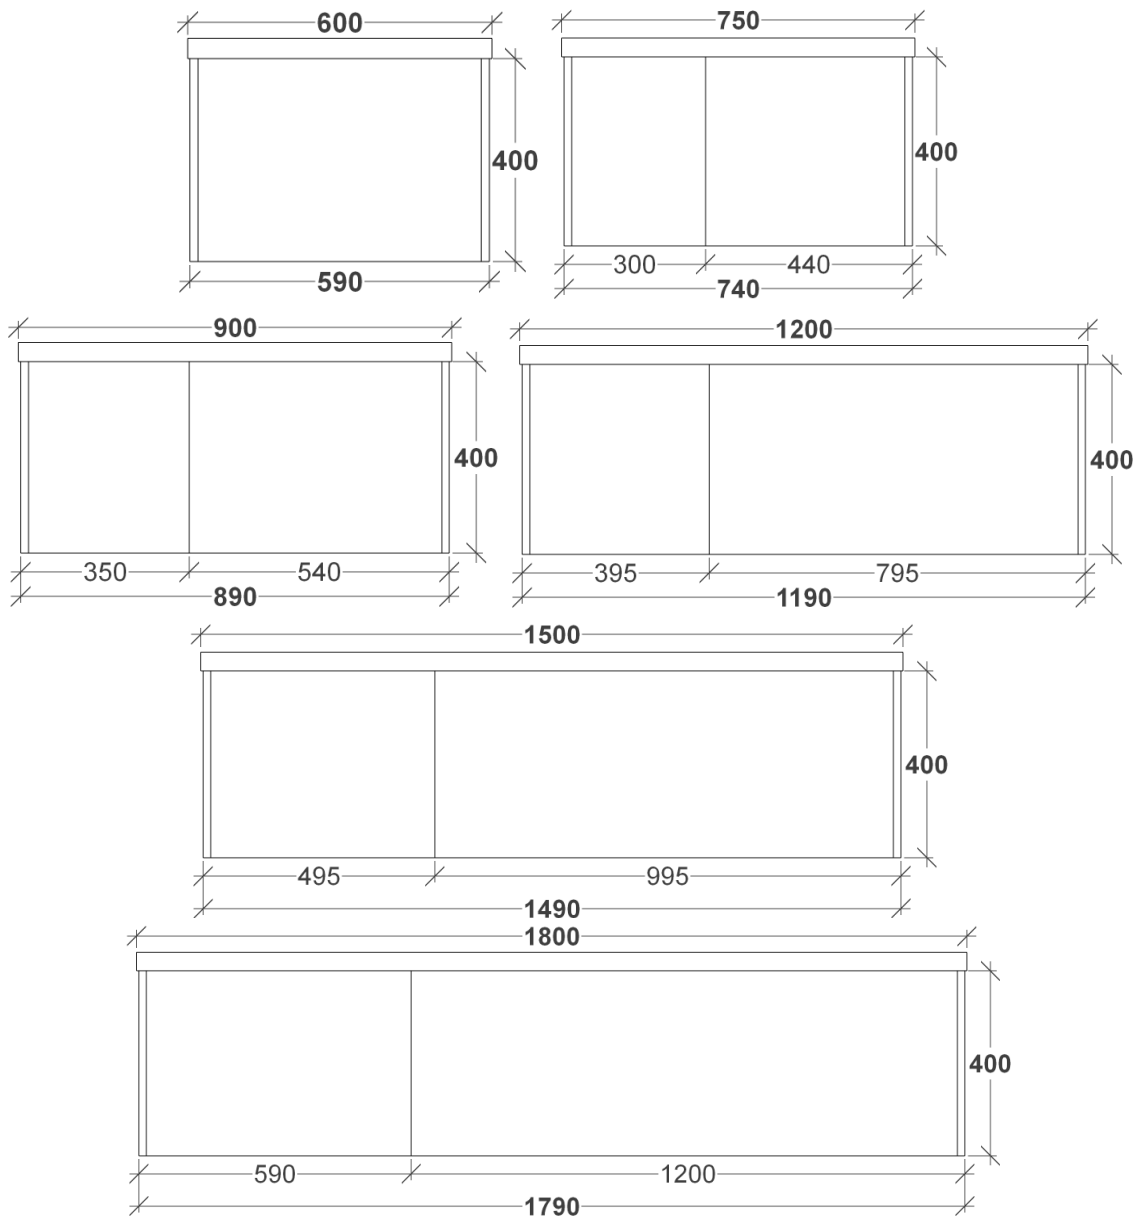

# OPERA VANITY SPECIFICATIONS

RIFCO

EST. 1975

SIDE VIEW

FRONT VIEW

ALL SIZES SHOWN ARE NOMINAL & SHOULD BE CHECKED PRIOR TO INSTALLATION