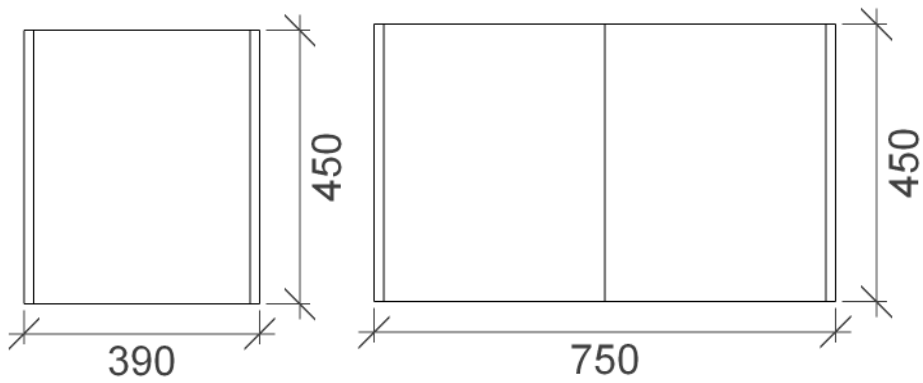

PROJECT MIRROR CABINET SPECIFICATIONS

RIFCO

EST. 1975

SIDE VIEW

FRONT VIEW

ALL SIZES SHOWN ARE NOMINAL & SHOULD BE CHECKED PRIOR TO
INSTALLATION