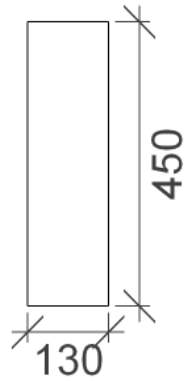

PROJECT MIRROR CABINET SPECIFICATIONS

RIFCO

EST. 1975

SIDE VIEW

FRONT VIEW

ALL SIZES SHOWN ARE NOMINAL & SHOULD BE CHECKED PRIOR TO
INSTALLATION