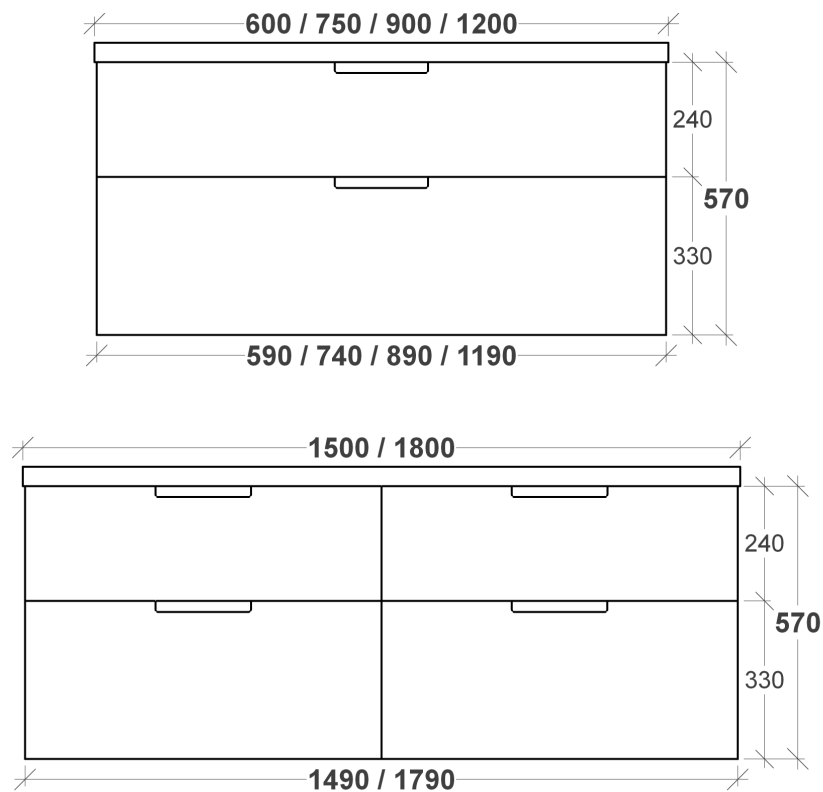

# SONOMA ENSUITE VANITY SPECIFICATIONS

**RIFCO**  
EST. 1975

SIDE VIEW

FRONT VIEW

ALL SIZES SHOWN ARE NOMINAL & SHOULD BE CHECKED PRIOR TO INSTALLATION