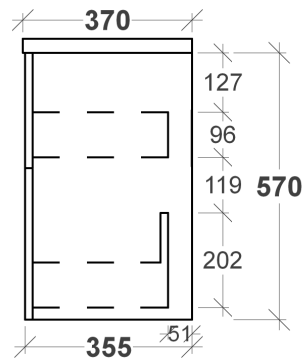

# SONOMA ENSUITE VANITY SPECIFICATIONS

**RIFCO**  
EST. 1975

SIDE VIEW

FRONT VIEW

ALL SIZES SHOWN ARE NOMINAL & SHOULD BE CHECKED PRIOR TO INSTALLATION