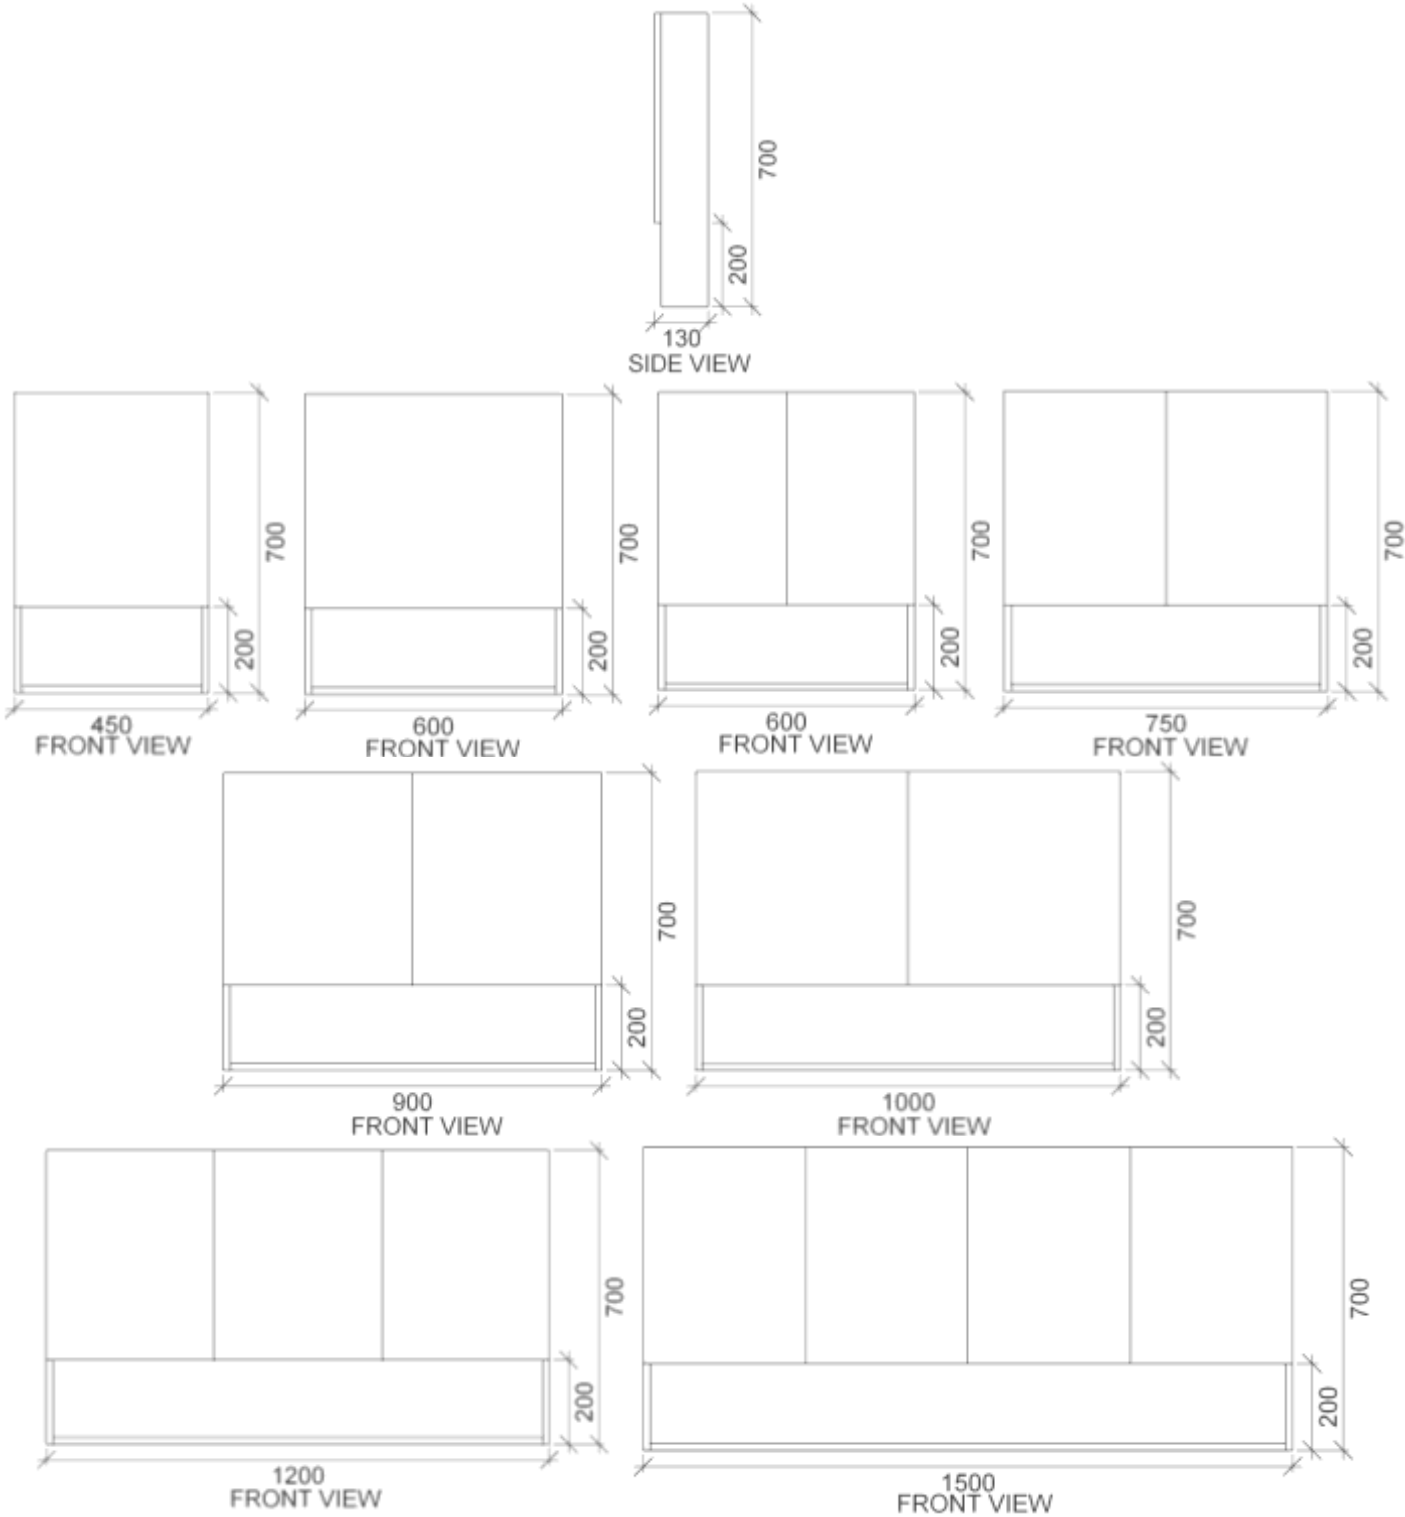

SLEEK REFLECT SPECS

RIFCO

EST. 1975

ALL SIZES SHOWN ARE NOMINAL & SHOULD BE CHECKED PRIOR TO
INSTALLATION